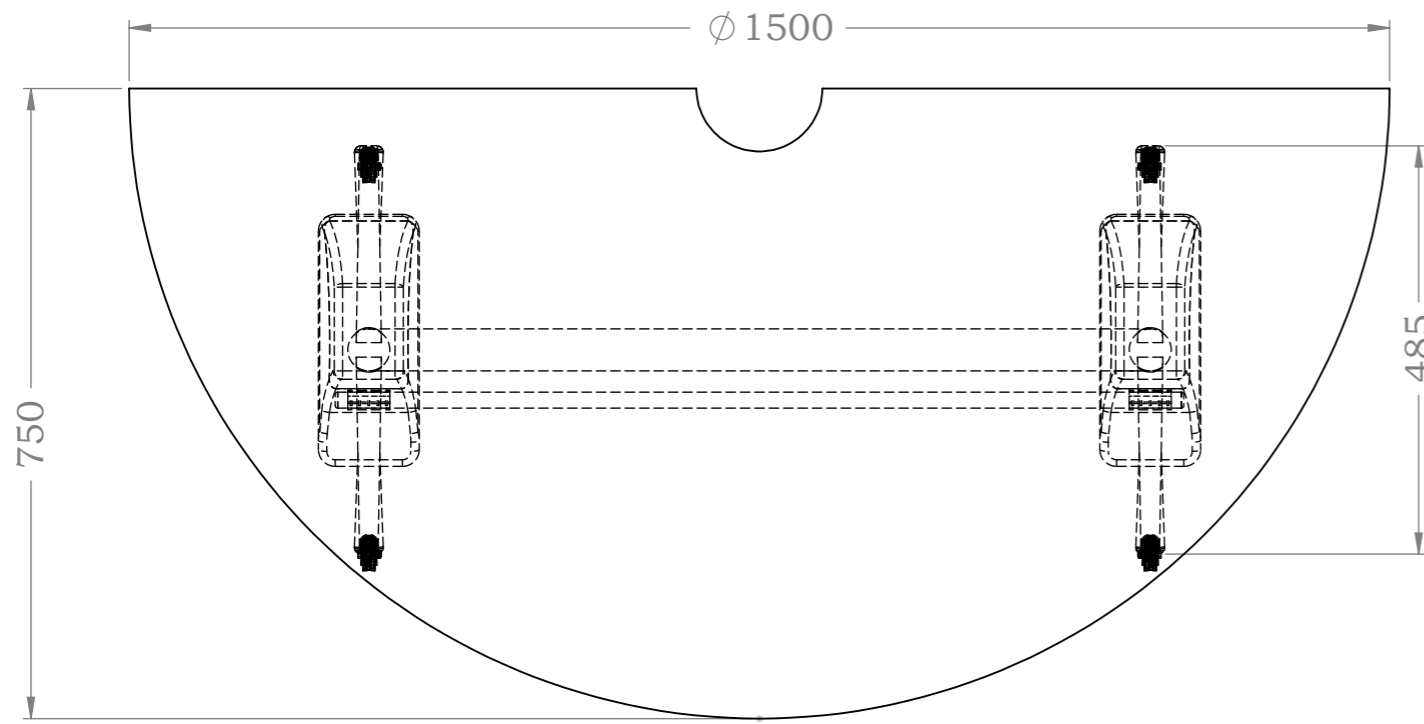

Rubiks Circa - W1500 X D750 X H750 MM

SET OF 2

| | | | |
|----------------------------------------------------------------------------------------------------------------|-----------------------------|--------------------------------------------------------------------------------------------------------------------------|-----------------------------|
| UNLESS OTHERWISE SPECIFIED DIMENSIONS ARE IN MILLIMETERS SURFACE FINISH: TOLERANCES: LINEAR: ANGULAR: | DEBUR AND BREAK SHARP EDGES | DO NOT SCALE DRAWING | REVISION |
| | MATERIAL: | DWG NAME: FOLDABLE TABLE | A3 SCALE: 1:09 |
| DRAWN BY : GYANJEET RAJ | |  ITALIAN • INSPIRED • CUSTOMISED | |
| DATE : 05-06-2021 | | | |

Rubiks Circa - W1500 X D750 X H750 MM

TOP VIEW

FRONT VIEW

**PIN TYPE CASTER
INLINE
ALL LOCKABLE**

25 mm Wood Top

50mm Metal Pipe

ISOMETRIC VIEW

SIDE VIEW

| | | | |
|----------------------------------------------------------------------------------------------------------------|-----------------------------|--------------------------------------------------------------------------------------------------------------------------|---------------|
| UNLESS OTHERWISE SPECIFIED DIMENSIONS ARE IN MILLIMETERS SURFACE FINISH: TOLERANCES: LINEAR: ANGULAR: | DEBUR AND BREAK SHARP EDGES | DO NOT SCALE DRAWING | REVISION |
| | MATERIAL: | DWG NAME: | A3 |
| | | FOLDABLE TABLE | SCALE: |
| | | | 1:09 |
| DRAWN BY : GYANJEET RAJ | |  ITALIAN • INSPIRED • CUSTOMISED | |
| DATE : 05-06-2021 | | | |