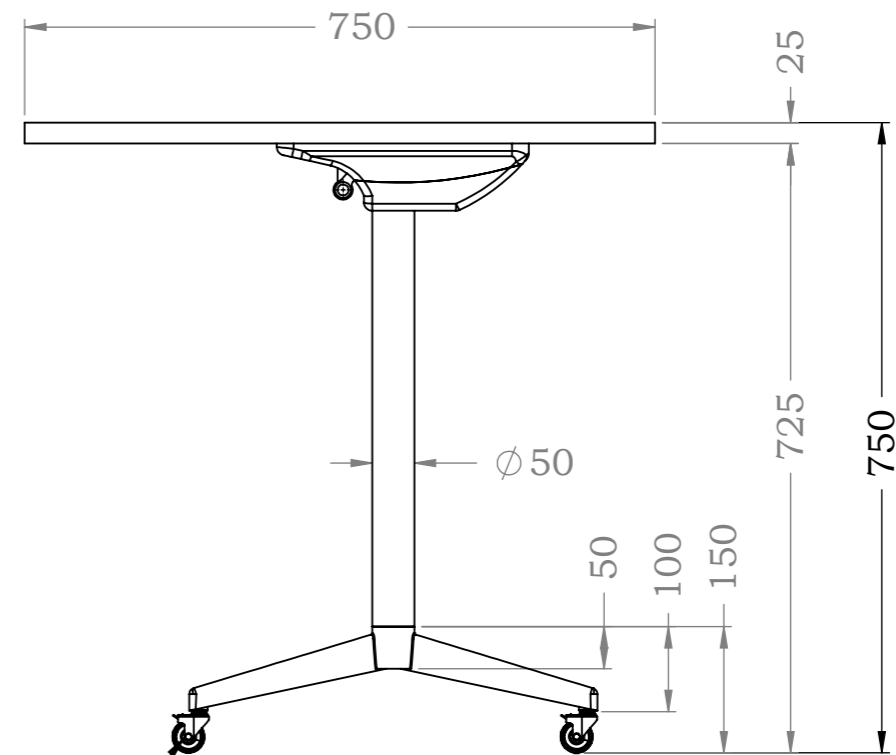

Rubiks Circa - W1500 X D750 X H750 MM

SET OF 2

| | | | |
|----------------------------------------------------------------------------------------------------------------|-----------------------------|--------------------------------------------------------------------------------------------------------------------------|-----------------------------|
| UNLESS OTHERWISE SPECIFIED DIMENSIONS ARE IN MILLIMETERS SURFACE FINISH: TOLERANCES: LINEAR: ANGULAR: | DEBUR AND BREAK SHARP EDGES | DO NOT SCALE DRAWING | REVISION |
| | MATERIAL: | DWG NAME: FOLDABLE TABLE | A3 SCALE: 1:09 |
| DRAWN BY : GYANJEET RAJ | |  ITALIAN • INSPIRED • CUSTOMISED | |
| DATE : 05-06-2021 | | | |

Rubiks Circa - W1500 X D750 X H750 MM

TOP VIEW

FRONT VIEW

**PIN TYPE CASTER
INLINE
ALL LOCKABLE**

25 mm Wood Top

50mm Metal Pipe

ISOMETRIC VIEW

SIDE VIEW

| | | | |
|----------------------------------------------------------------------------------------------------------------|-----------------------------|--------------------------------------------------------------------------------------------------------------------------|---------------|
| UNLESS OTHERWISE SPECIFIED DIMENSIONS ARE IN MILLIMETERS SURFACE FINISH: TOLERANCES: LINEAR: ANGULAR: | DEBUR AND BREAK SHARP EDGES | DO NOT SCALE DRAWING | REVISION |
| | MATERIAL: | DWG NAME: | A3 |
| | | FOLDABLE TABLE | SCALE: |
| | | | 1:09 |
| DRAWN BY : GYANJEET RAJ | |  ITALIAN • INSPIRED • CUSTOMISED | |
| DATE : 05-06-2021 | | | |