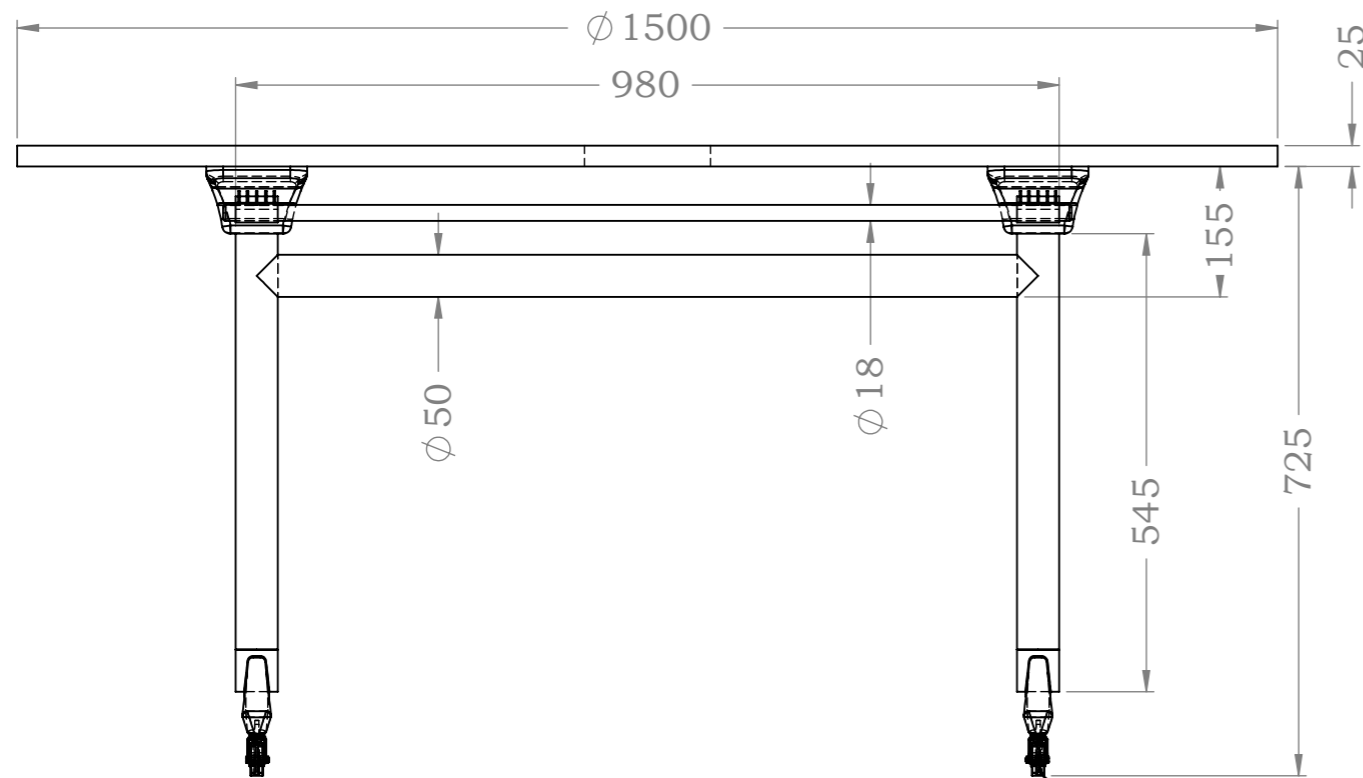

Rubiks Circa - W1500 X D750 X H750 MM

SET OF 2

| | | | |
|----------------------------------------------------------------------------------------------------------------|-----------------------------|--------------------------------------------------------------------------------------------------------------------------|-----------------------------|
| UNLESS OTHERWISE SPECIFIED DIMENSIONS ARE IN MILLIMETERS SURFACE FINISH: TOLERANCES: LINEAR: ANGULAR: | DEBUR AND BREAK SHARP EDGES | DO NOT SCALE DRAWING | REVISION |
| | MATERIAL: | DWG NAME: FOLDABLE TABLE | A3 SCALE: 1:09 |
| DRAWN BY : GYANJEET RAJ | |  ITALIAN • INSPIRED • CUSTOMISED | |
| DATE : 05-06-2021 | | | |

Rubiks Circa - W1500 X D750 X H750 MM

TOP VIEW

FRONT VIEW

**PIN TYPE CASTER
INLINE
ALL LOCKABLE**

25 mm Wood Top

50mm Metal Pipe

ISOMETRIC VIEW

SIDE VIEW

| | | | |
|----------------------------------------------------------------------------------------------------------------|-----------------------------|--------------------------------------------------------------------------------------------------------------------------|---------------|
| UNLESS OTHERWISE SPECIFIED DIMENSIONS ARE IN MILLIMETERS SURFACE FINISH: TOLERANCES: LINEAR: ANGULAR: | DEBUR AND BREAK SHARP EDGES | DO NOT SCALE DRAWING | REVISION |
| | MATERIAL: | DWG NAME: | A3 |
| | | FOLDABLE TABLE | SCALE: |
| | | | 1:09 |
| DRAWN BY : GYANJEET RAJ | |  ITALIAN • INSPIRED • CUSTOMISED | |
| DATE : 05-06-2021 | | | |