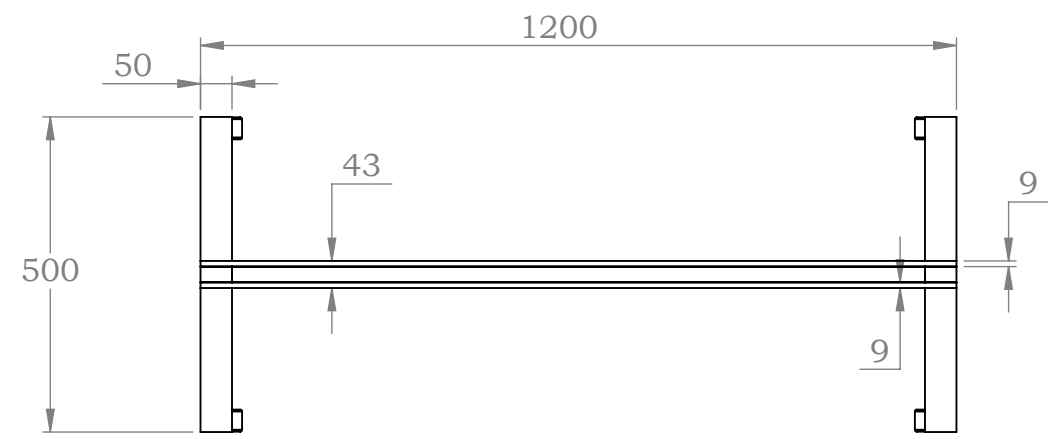

Rubiks Vortex - W1200 X D500 X H1850 MM

TOP VIEW

FRONT VIEW

9 MM PLY

9 MM Board

Fabric

ISOMETRIC VIEW

UNLESS OTHERWISE SPECIFIED DIMENSIONS ARE IN MILLIMETERS SURFACE FINISH: TOLERANCES: LINEAR: ANGULAR:	DEBUR AND BREAK SHARP EDGES	DO NOT SCALE DRAWING	REVISION
	MATERIAL:	DWG NAME: Rubiks board	A3 SCALE: 1:12
DRAWN BY : GYANJEET RAJ		 ITALIAN • INSPIRED • CUSTOMISED	
DATE : 24-08-2021			

Rubiks Vortex - W1200 X D500 X H1850 MM

9 MM Board

50 X 25 MM
Metal Pipe

EXPLODED VIEW

UNLESS OTHERWISE SPECIFIED DIMENSIONS ARE IN MILLIMETERS SURFACE FINISH: TOLERANCES: LINEAR: ANGULAR:	DEBUR AND BREAK SHARP EDGES	DO NOT SCALE DRAWING	REVISION
	MATERIAL:	DWG NAME: Rubiks board	A3 SCALE: 1:12
DRAWN BY : GYANJEET RAJ		 ITALIAN • INSPIRED • CUSTOMISED	
DATE : 24-08-2021			