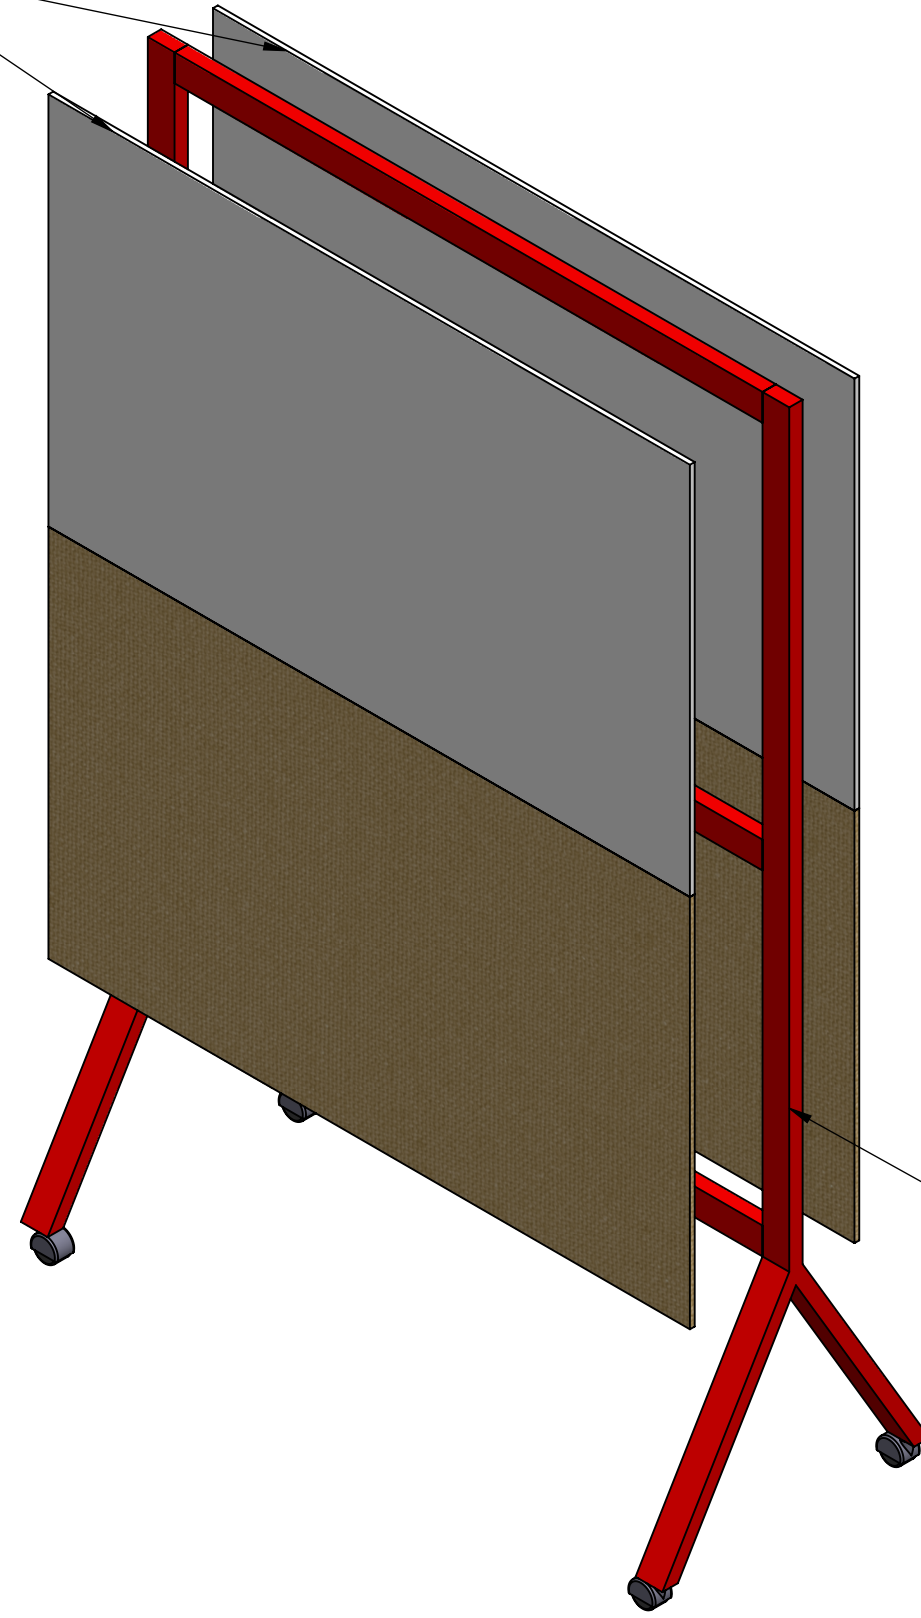

Rubiks Vortex - W1200 X D500 X H1850 MM

TOP VIEW

FRONT VIEW

9 MM PLY

9 MM Board

Fabric

ISOMETRIC VIEW

UNLESS OTHERWISE SPECIFIED DIMENSIONS ARE IN MILLIMETERS SURFACE FINISH: TOLERANCES: LINEAR: ANGULAR:	DEBUR AND BREAK SHARP EDGES	DO NOT SCALE DRAWING	REVISION
	MATERIAL:	DWG NAME: Rubiks board	A3 SCALE: 1:12
DRAWN BY : GYANJEET RAJ		 ITALIAN • INSPIRED • CUSTOMISED	
DATE : 24-08-2021			

Rubiks Vortex - W1200 X D500 X H1850 MM

9 MM Board

50 X 25 MM
Metal Pipe

EXPLODED VIEW

UNLESS OTHERWISE SPECIFIED DIMENSIONS ARE IN MILLIMETERS SURFACE FINISH: TOLERANCES: LINEAR: ANGULAR:	DEBUR AND BREAK SHARP EDGES	DO NOT SCALE DRAWING	REVISION
	MATERIAL:	DWG NAME: Rubiks board	A3 SCALE: 1:12
DRAWN BY : GYANJEET RAJ		 ITALIAN • INSPIRED • CUSTOMISED	
DATE : 24-08-2021			