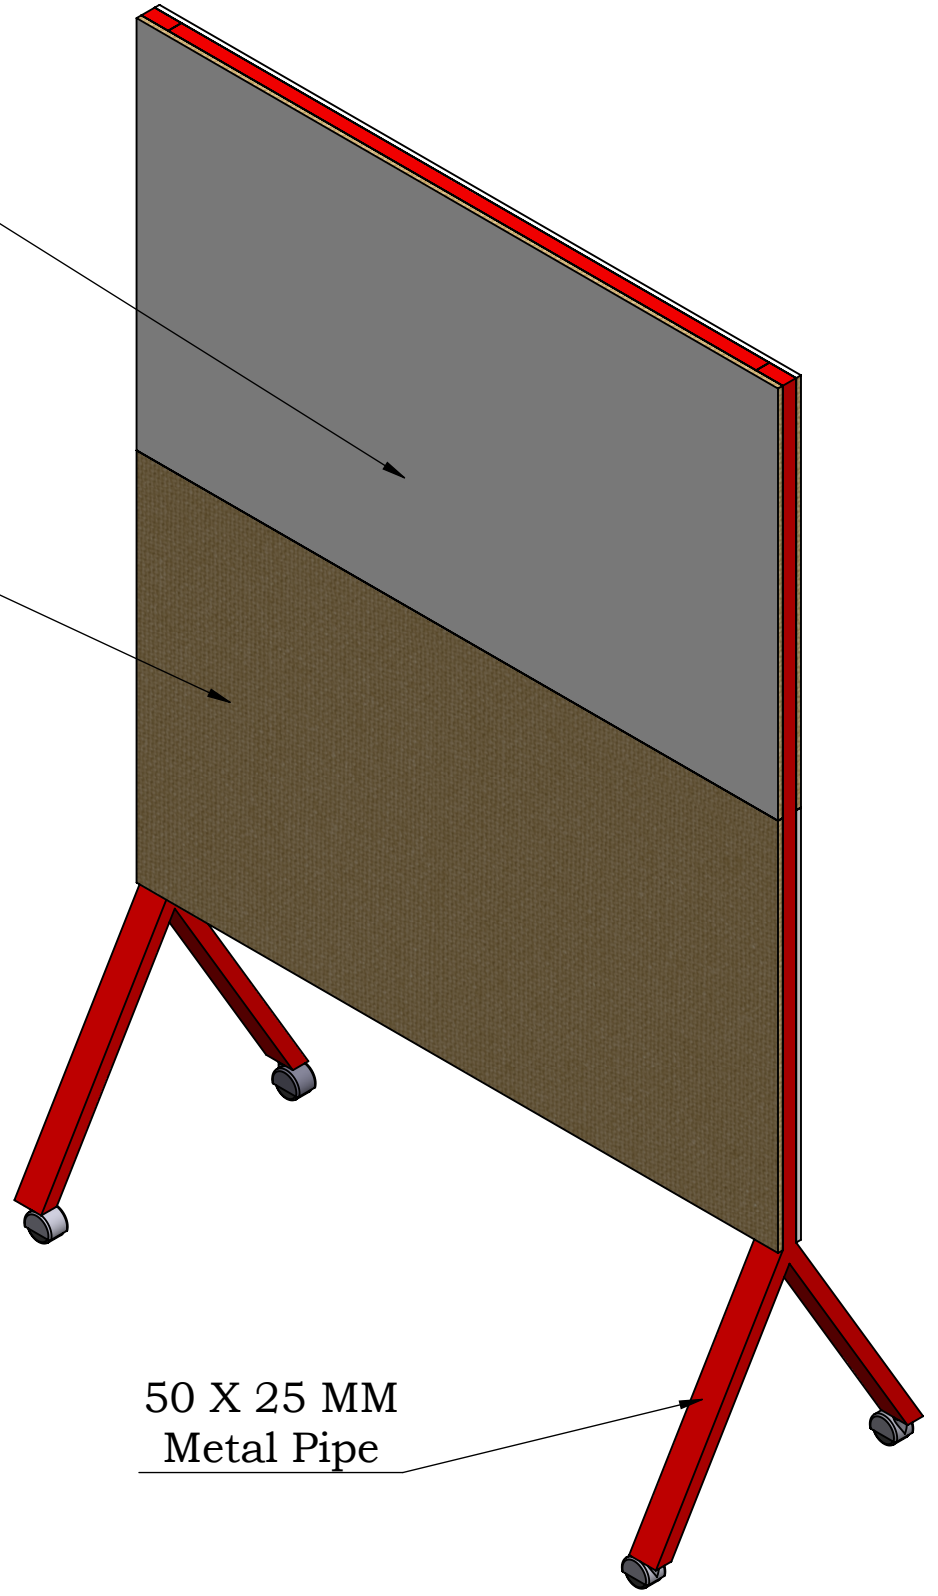

Rubiks Vortex - W1200 X D500 X H1850 MM

TOP VIEW

FRONT VIEW

9 MM PLY

9 MM Board

Fabric

ISOMETRIC VIEW

UNLESS OTHERWISE SPECIFIED DIMENSIONS ARE IN MILLIMETERS SURFACE FINISH: TOLERANCES: LINEAR: ANGULAR:	DEBUR AND BREAK SHARP EDGES	DO NOT SCALE DRAWING	REVISION
	MATERIAL:	DWG NAME: Rubiks board	A3 SCALE: 1:12
DRAWN BY : GYANJEET RAJ		 ITALIAN • INSPIRED • CUSTOMISED	
DATE : 24-08-2021			

Rubiks Vortex - W1200 X D500 X H1850 MM

9 MM Board

50 X 25 MM
Metal Pipe

EXPLODED VIEW

UNLESS OTHERWISE SPECIFIED DIMENSIONS ARE IN MILLIMETERS SURFACE FINISH: TOLERANCES: LINEAR: ANGULAR:	DEBUR AND BREAK SHARP EDGES	DO NOT SCALE DRAWING	REVISION
	MATERIAL:	DWG NAME: Rubiks board	A3 SCALE: 1:12
DRAWN BY : GYANJEET RAJ		 ITALIAN • INSPIRED • CUSTOMISED	
DATE : 24-08-2021			