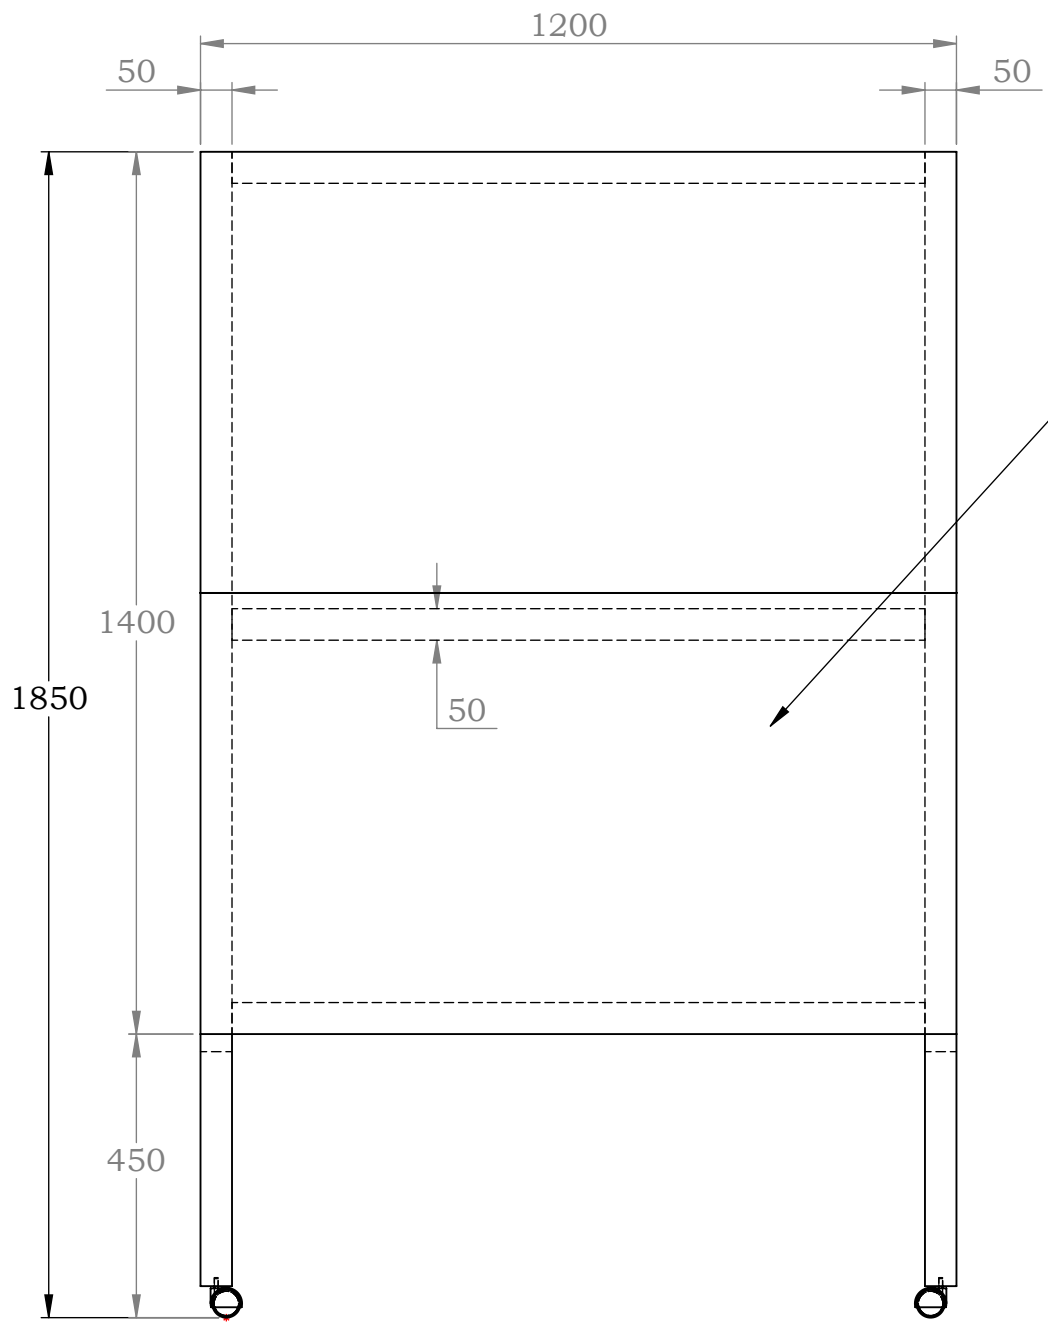

Rubiks Vortex - W1200 X D500 X H1850 MM

TOP VIEW

FRONT VIEW

9 MM PLY

9 MM Board

Fabric

ISOMETRIC VIEW

UNLESS OTHERWISE SPECIFIED DIMENSIONS ARE IN MILLIMETERS SURFACE FINISH: TOLERANCES: LINEAR: ANGULAR:	DEBUR AND BREAK SHARP EDGES	DO NOT SCALE DRAWING	REVISION
	MATERIAL:	DWG NAME: Rubiks board	A3 SCALE: 1:12
DRAWN BY : GYANJEET RAJ		 ITALIAN • INSPIRED • CUSTOMISED	
DATE : 24-08-2021			

Rubiks Vortex - W1200 X D500 X H1850 MM

9 MM Board

50 X 25 MM
Metal Pipe

EXPLODED VIEW

UNLESS OTHERWISE SPECIFIED DIMENSIONS ARE IN MILLIMETERS SURFACE FINISH: TOLERANCES: LINEAR: ANGULAR:	DEBUR AND BREAK SHARP EDGES	DO NOT SCALE DRAWING	REVISION
	MATERIAL:	DWG NAME: Rubiks board	A3 SCALE: 1:12
DRAWN BY : GYANJEET RAJ		 ITALIAN • INSPIRED • CUSTOMISED	
DATE : 24-08-2021			