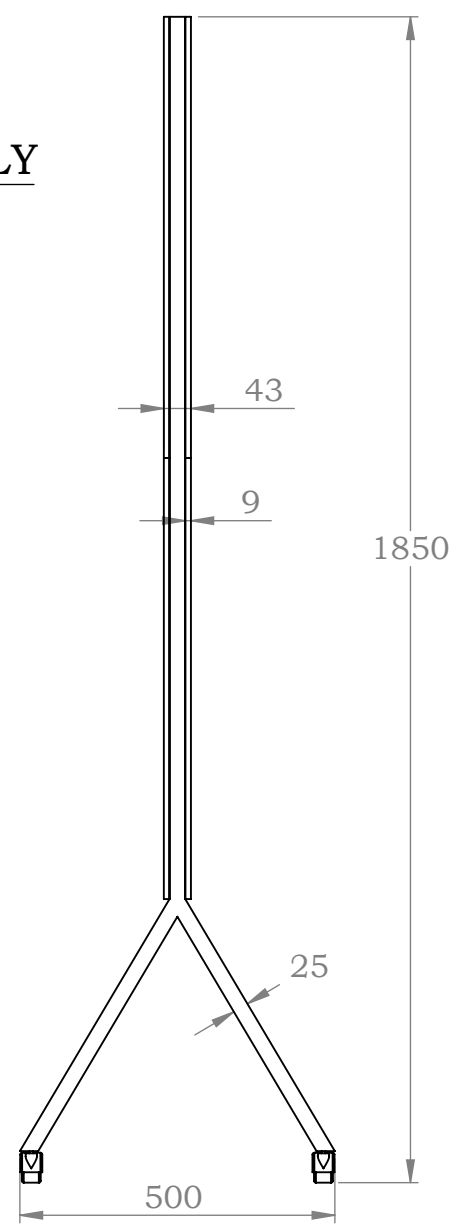

Rubiks Vortex - W1200 X D500 X H1850 MM

TOP VIEW

FRONT VIEW

9 MM PLY

9 MM Board

Fabric

ISOMETRIC VIEW

UNLESS OTHERWISE SPECIFIED DIMENSIONS ARE IN MILLIMETERS SURFACE FINISH: TOLERANCES: LINEAR: ANGULAR:	DEBUR AND BREAK SHARP EDGES	DO NOT SCALE DRAWING	REVISION
	MATERIAL:	DWG NAME: Rubiks board	A3 SCALE: 1:12
DRAWN BY : GYANJEET RAJ		 ITALIAN • INSPIRED • CUSTOMISED	
DATE : 24-08-2021			

Rubiks Vortex - W1200 X D500 X H1850 MM

9 MM Board

50 X 25 MM
Metal Pipe

EXPLODED VIEW

UNLESS OTHERWISE SPECIFIED DIMENSIONS ARE IN MILLIMETERS SURFACE FINISH: TOLERANCES: LINEAR: ANGULAR:	DEBUR AND BREAK SHARP EDGES	DO NOT SCALE DRAWING	REVISION
	MATERIAL:	DWG NAME: Rubiks board	A3 SCALE: 1:12
DRAWN BY : GYANJEET RAJ		 ITALIAN • INSPIRED • CUSTOMISED	
DATE : 24-08-2021			