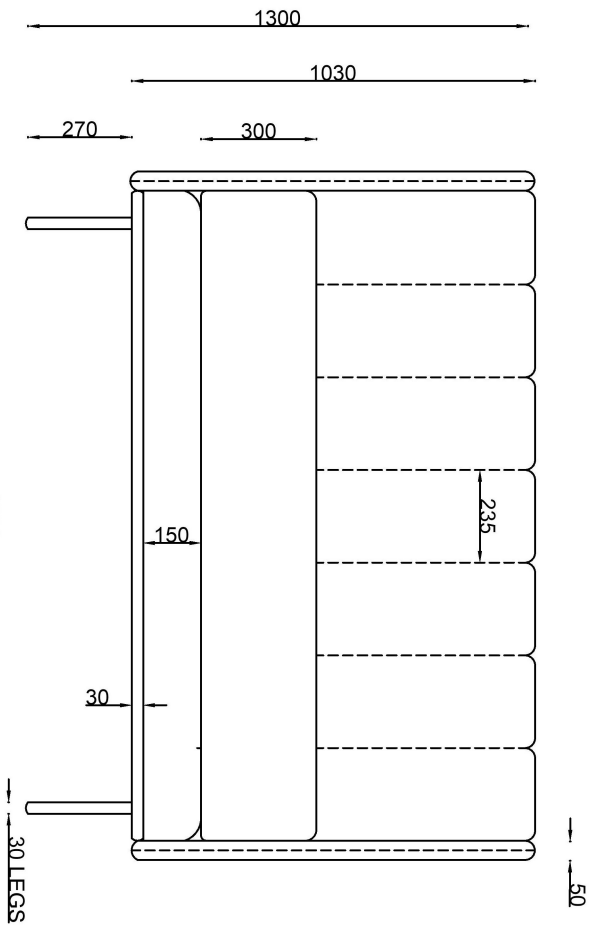

SOLO THREE SEATER HIGH BACK - W1830 X D550 X H1300MM

UNLESS OTHERWISE SPECIFIED DIMENSIONS ARE IN MILLIMETERS SURFACE FINISH: TOLERANCES: LINEAR: ANGULAR:		DEBUR AND BREAK SHARP EDGES		DO NOT SCALE DRAWING		REVISION	
DRAWN BY:		PROJECT:		DWG NAME:		SCALE:	
DATE:						A3	
 furniture & more							