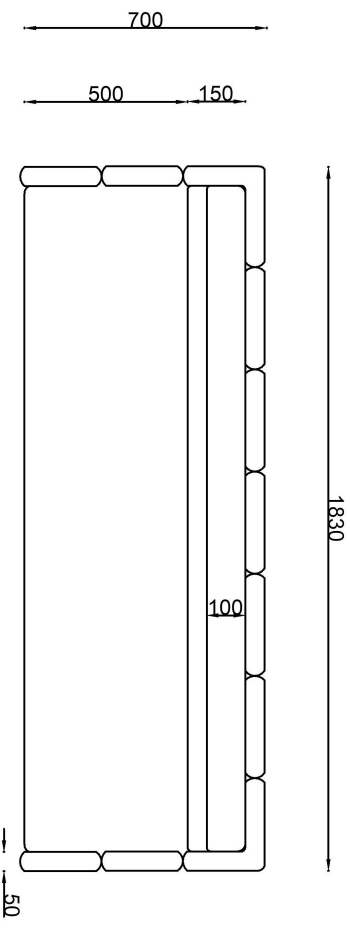

SOLO THREE SEATER HIGH BACK - W1830 X D550 X H1300MM

UNLESS OTHERWISE SPECIFIED DIMENSIONS ARE IN MILLIMETERS SURFACE FINISH: TOLERANCES: LINEAR: ANGULAR:		DEBUR AND BREAK SHARP EDGES		DO NOT SCALE DRAWING		REVISION	
DRAWN BY:		PROJECT:		DWG NAME:		SCALE:	
DATE:						A3	
 furniture & more							