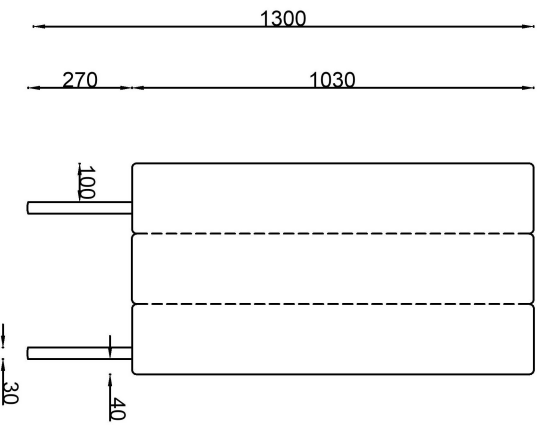

SOLO THREE SEATER HIGH BACK - W1830 X D550 X H1300MM

UNLESS OTHERWISE SPECIFIED DIMENSIONS ARE IN MILLIMETERS SURFACE FINISH: TOLERANCES: LINEAR: ANGULAR:		DEBUR AND BREAK SHARP EDGES		DO NOT SCALE DRAWING		REVISION	
DRAWN BY:		PROJECT:		DWG NAME:		SCALE:	
DATE:						A3	
 furniture & more							